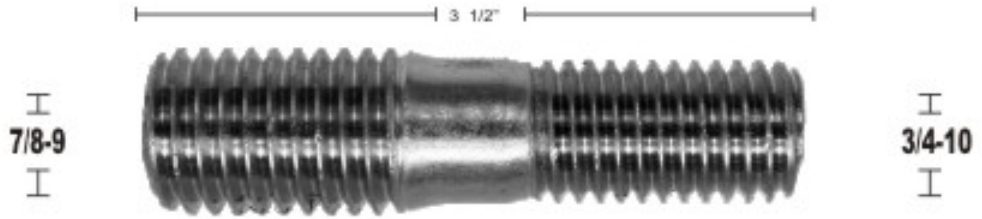

GRADE  
GRADO °2  
GRADE  
GRADO °5

THREAD A ROSCA A	LENGTH LONG. TOTAL	THREAD B ROSCA B
7/8-9	3 1/4	3/4-10

3 1/4"

I  
7/8-9  
I

I  
3/4-10  
I

**7/8X3/4X3 1/4** U/E 50

1/2 - 20 Hilos

Birlo de Flecha y Artillería

# Hercules

(PART NUMBER)

**H36-076** GRADE GRADO °2

**H36-081** GRADE GRADO °5

THREAD A ROSCA A	LENGTH LONG. TOTAL	THREAD B ROSCA B
7/8-9	3 1/2	3/4-10

**7/8X3/4X3 1/2" U/E 50**

**H36-077** GRADE GRADO °2

THREAD A ROSCA A	LENGTH LONG. TOTAL	THREAD B ROSCA B
7/8-9	4"	3/4-10