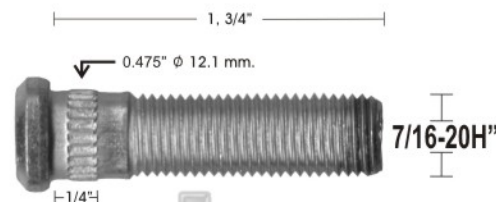

PAVONADO

No. ORIGINAL: S/N

1960/82
CHEVROLET